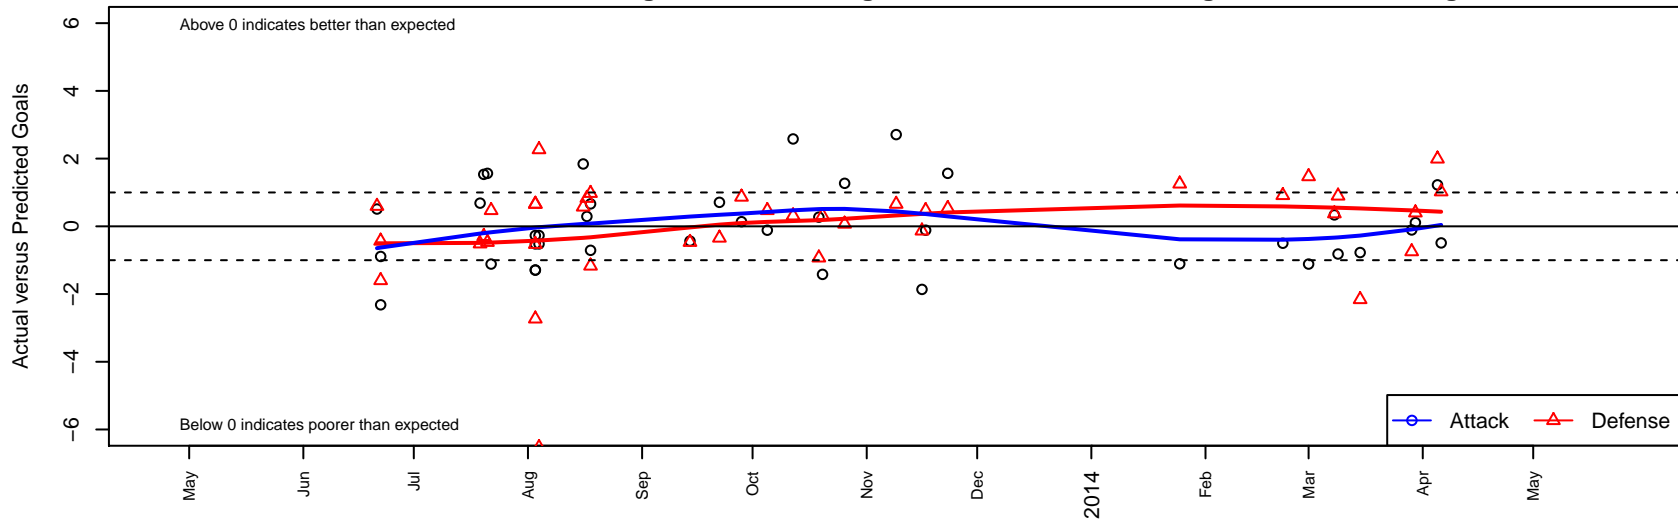

# Highline Premier Blue G99

Highline Premier FC  
 Burien, WA  
 G99 total strength=962  
 attack=1.82 defense=1.69  
 fall league = RCL G99 Div 5, Spr RCL G99 Div  
 alt names used:  
 125 Highline Premier G99 Blue  
 HIGHLINE PREMIER 99/00 BLUE (USA)  
 HIGHLINE PREMIER FC G99 BLUE (WA)  
 Highline Premier G99 Blue

Venues played:  
 Baker Blast COPA U14  
 Nike Crossfire Challenge Bronze U14  
 SeaTac Cup U14 U14  
 Bigfoot Silver U14  
 RCL G99 Div 5  
 Spr RCL G99 Div 4  
 Challenge Cup G99 Division 2 – Challenge 2

**Highline Premier Blue G99**  
 Dots are actual minus expected GF (blue circles) and GA (red triangles).  
 Blue line is smoothed change in attack strength. Red is smoothed change in defense strength.